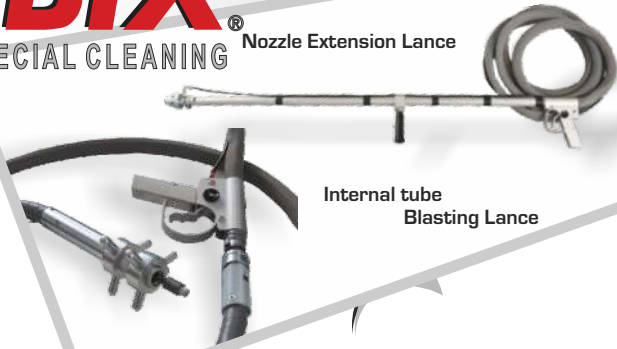

IBIX[®]

SPECIAL CLEANING

Nozzle Extension Lance

Internal tube Blasting Lance

ACCESSORIES

LANCES*

Connected to a suitable industrial extraction fan, such devices facilitate dust suction when performing indoor works. They allow extending the spray gun and thus facilitate the treatment of ceilings and floors, and the special uses of **IBIX[®]** technologies.

CURVED TIP FLOOR LANCE FOR FLOORS

ECOFINISH lance, ideal lance for preparing surface pre-coating, allows working on walls and floors with maximum comfort.

FUNNELS

25 L funnel

Funnels with or without strainer

«NO DUST» SUCTION HOODS & BRUSHES*

Connected to a suitable industrial extraction fan, such devices facilitate dust suction when performing indoor works.

IBIX[®] BACKPACK

Thanks to a practical harness, **IBIX[®]** Back Pack allows carrying the machine as a backpack. Ideal for treatment at height and difficult access.